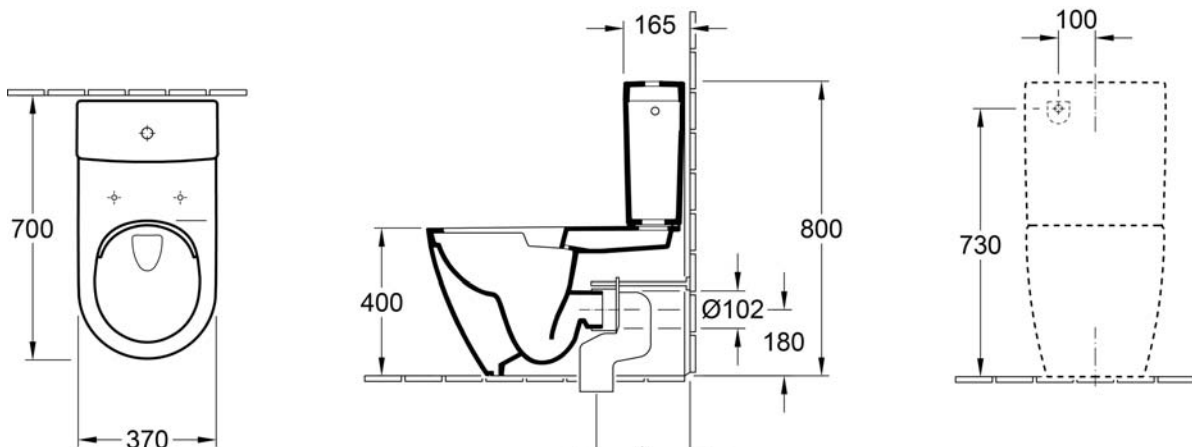

### Product Details

SOFT  CLOSE

Specifications: German dual flush mechanism  
Rapid & extremely quiet fill valve  
High quality seat & cover  
Concealed rear water inlet  
Featuring Villeroy & Boch DirectFlush  
'Rimless' Technology

Product Code:  
5617C - Toilet Suite. P Outlet  
5617C01 - Toilet Suite.  
S Outlet 200-300mm  
5617C11 - Toilet Suite.  
S Outlet 130-230mm

### Product Dimensions

\* Vario Bend Options  
Code 8711: 130 - 230mm  
Code 8701: 200 - 300mm

### Efficiency

- Ideal water flow for maximum flushing effect
- Water-saving, with a flushing volume of only 3 or 4.5 l