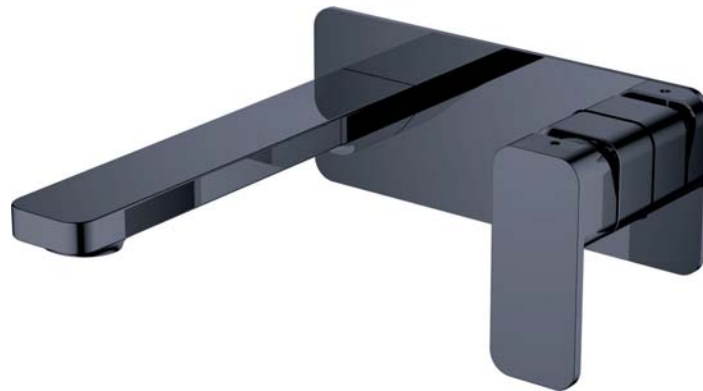

PATERSON

WWW.PATERSON.CO.NZ

Arina Wall Mounted Mixer - Black

6
YEAR
Warranty

Mains
Pressure
Product

WELS
Approved
Product

Specifier's
Product
Sheet

Product Details

Specifications: Ceramic cartridge
Wall Mounted Mixer
Can Be Used As A Basin Or Bath Filler
218mm projection

Product Code: 66 1701B-C

Product Dimensions